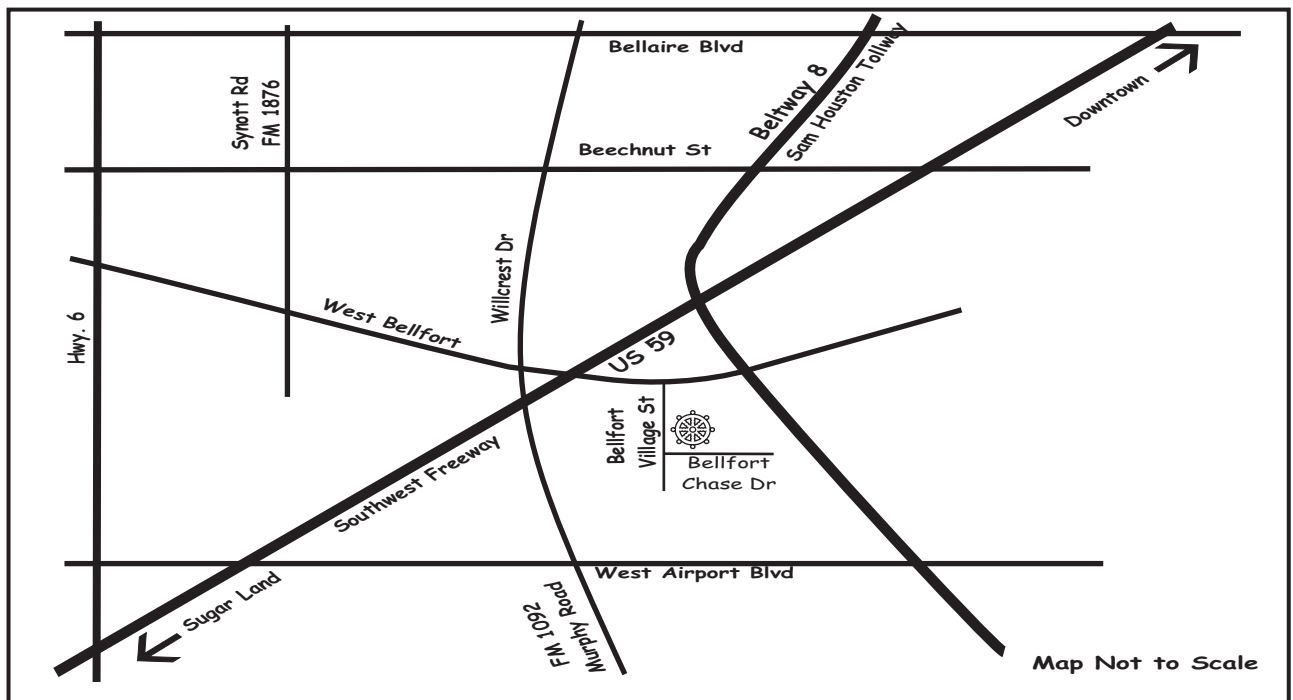

Texas Nathdwara

Location Map & Directions

Coming towards Houston from Sugar Land on 59 N take FM 1092 / Wilcrest Dr. / Murphy Road / W. Bellfort Ave exit just before Beltway 8 (Sam Houston Toll Road). Stay on feeder road. Turn right on W. Bellfort Ave. Pass one traffic light at Roark Road. Turn right on next street which is Belfort Village St. Texas Nathdwara will be on your left.

Coming from downtown Houston on southwest freeway (59 S) pass Beltway 8 (Sam Houston Toll Road). Take first exit for West Bellfort Ave / Murphy Road. Stay on feeder and turn left on W. Bellfort Ave at first traffic light. Pass one traffic light at Roark Road turn right on next street which is Belfort Village St. Texas Nathdwara will be on your left.

Coming from Clear Lake / Pearland area take Beltway 8 West (Sam Houston Toll Road). Take W Bellfort Ave exit just before US 59. Stay on feeder road. Turn left on W. Bellfort Ave at the traffic light. Drive upto Frito-Lay Distribution Center (Large white metal building on left). Turn left after that building on Belfort Village St. Texas Nathdwara will be on your left.

Coming from North Houston, Katy etc take Beltway 8 South (Sam Houston Toll Road). After Beechnut exit take exit for frontage road just before US 59. Stay on toll road feeder road. Turn right on 59 S feeder road. Turn left on W. Bellfort Ave at first traffic light. Pass one traffic light at Roark Road. Turn right on next street which is Belfort Village St. Texas Nathdwara will be on your left.