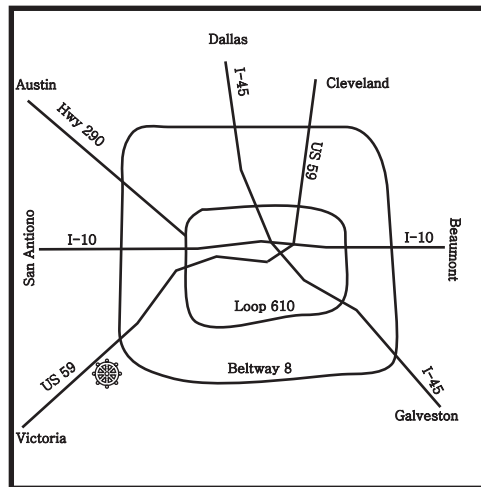

Texas Nathdwara

Location Map & Directions

Coming towards Houston from Sugar Land on 59 N take FM 1092 / Wilcrest Dr. / Murphy Road / W. Bellfort Ave exit just before Beltway 8 (Sam Houston Toll Road). Stay on feeder road. Turn right on W. Bellfort Ave. Pass one traffic light at Roark Road. Turn right on next street which is Belfort Village St. Texas Nathdwara will be on your left.

Coming from downtown Houston on southwest freeway (59 S) pass Beltway 8 (Sam Houston Toll Road). Take first exit for West Bellfort Ave / Murphy Road. Stay on feeder and turn left on W. Bellfort Ave at first traffic light. Pass one traffic light at Roark Road turn right on next street which is Belfort Village St. Texas Nathdwara will be on your left.

Coming from Clear Lake / Pearland area take Beltway 8 West (Sam Houston Toll Road). Take W Bellfort Ave exit just before US 59. Stay on feeder road. Turn left on W. Bellfort Ave at the traffic light. Drive upto Frito-Lay Distribution Center (Large white metal building on left). Turn left after that building on Belfort Village St. Texas Nathdwara will be on your left.

Coming from North Houston, Katy etc take Beltway 8 South (Sam Houston Toll Road). After Beechnut exit take exit for frontage road just before US 59. Stay on toll road feeder road. Turn right on 59 S feeder road. Turn left on W. Bellfort Ave at first traffic light. Pass one traffic light at Roark Road. Turn right on next street which is Belfort Village St. Texas Nathdwara will be on your left.